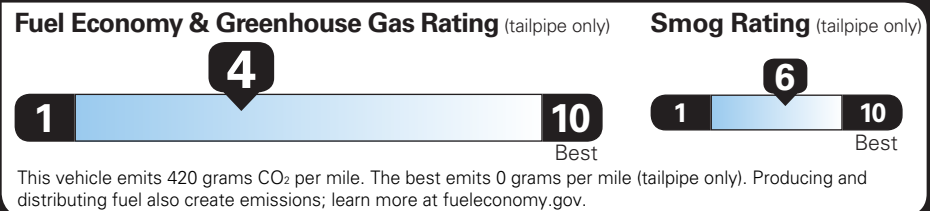

EPA DOT Fuel Economy and Environment

Gasoline Vehicle

Fuel Economy

21 MPG Standard SUVs range from 13 to 101 MPG. The best vehicle rates 136 MPGe.

18 city 27 highway

4.8 gallons per 100 miles

You spend $2,250 more in fuel costs over 5 years compared to the average new vehicle.

Annual fuel cost $1,950